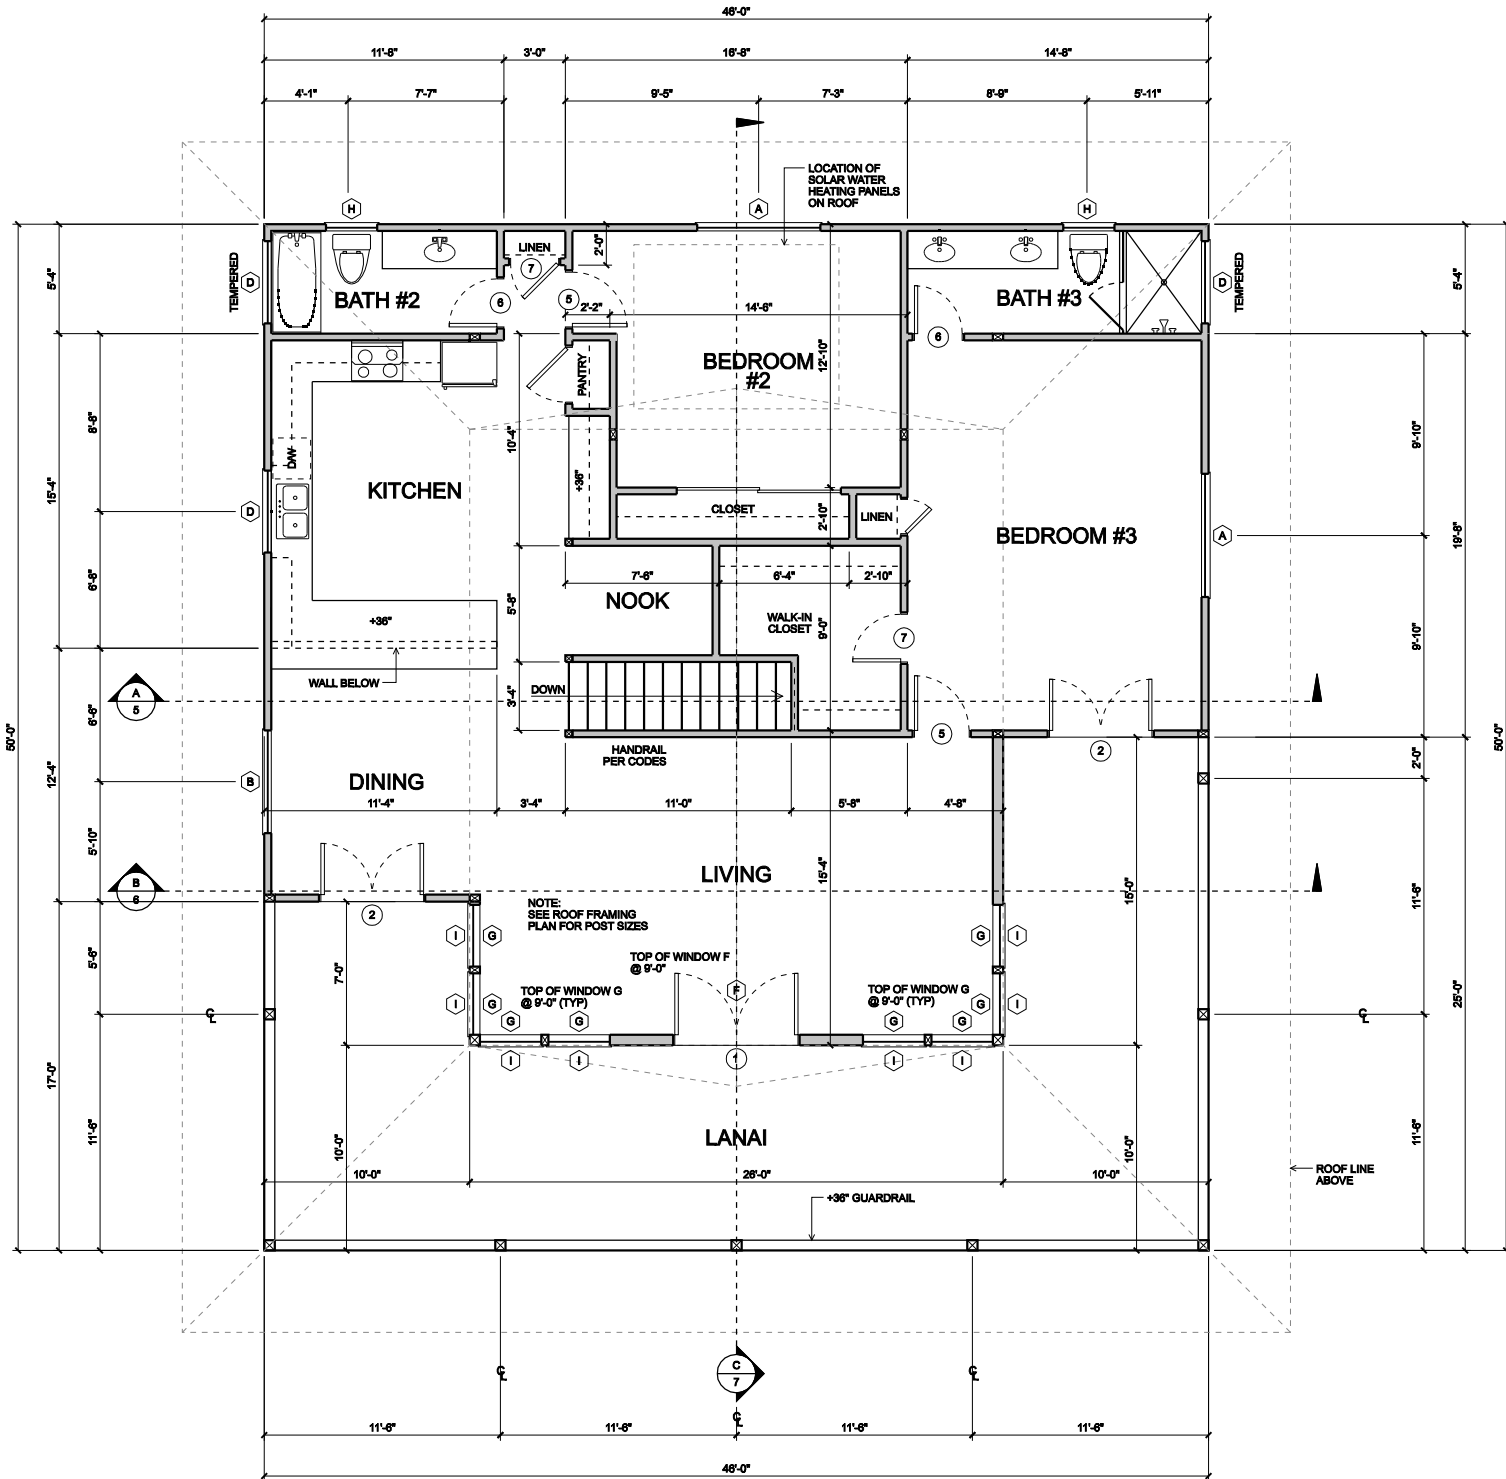

LIVING AREA	545 SQ FT
ENTRY AREA	24 SQ FT
LANAI AREA	235 SQ FT
STORAGE & LAUNDRY AREA	256 SQ FT
GARAGE AREA	512 SQ FT

FLOOR PLAN (1ST FLOOR)

SCALE: 1/4"=1'-0"

FLOOR PLAN (2ND FLOOR)

SCALE: 1/4"=1'-0"

LIVING AREA 1,620 SQ FT
LANAI AREA 680 SQ FT