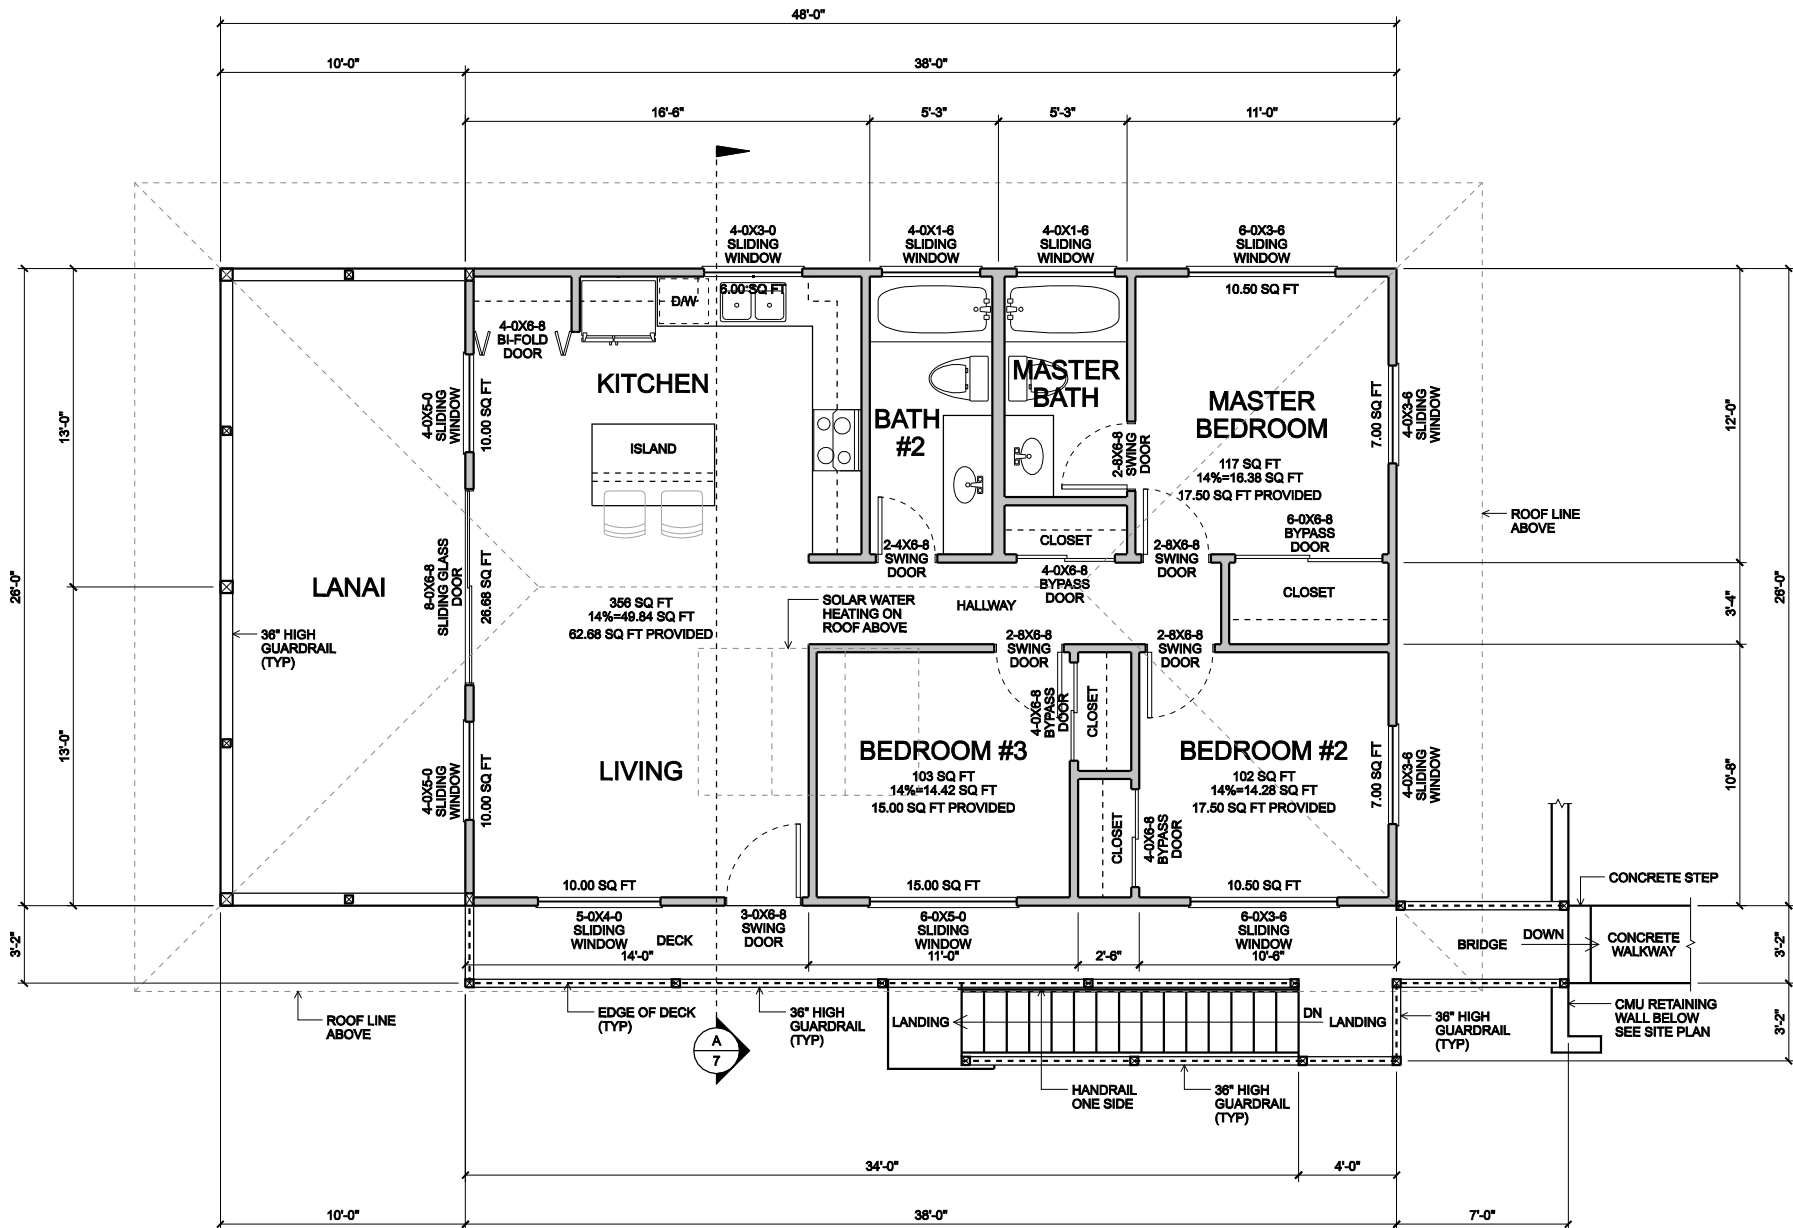

LIVING AREA 924 SQ FT  
 LANAI AREA 260 SQ FT  
 LAUNDRY AREA 64 SQ FT

# FLOOR PLAN (1ST FLOOR)

SCALE: 1/4"=1'-0"

# FLOOR PLAN (2ND FLOOR)

SCALE: 1/4"=1'-0"

LIVING AREA	988 SQ FT
LANAI AREA	260 SQ FT
STAIRS / LANDINGS AREA	198 SQ FT