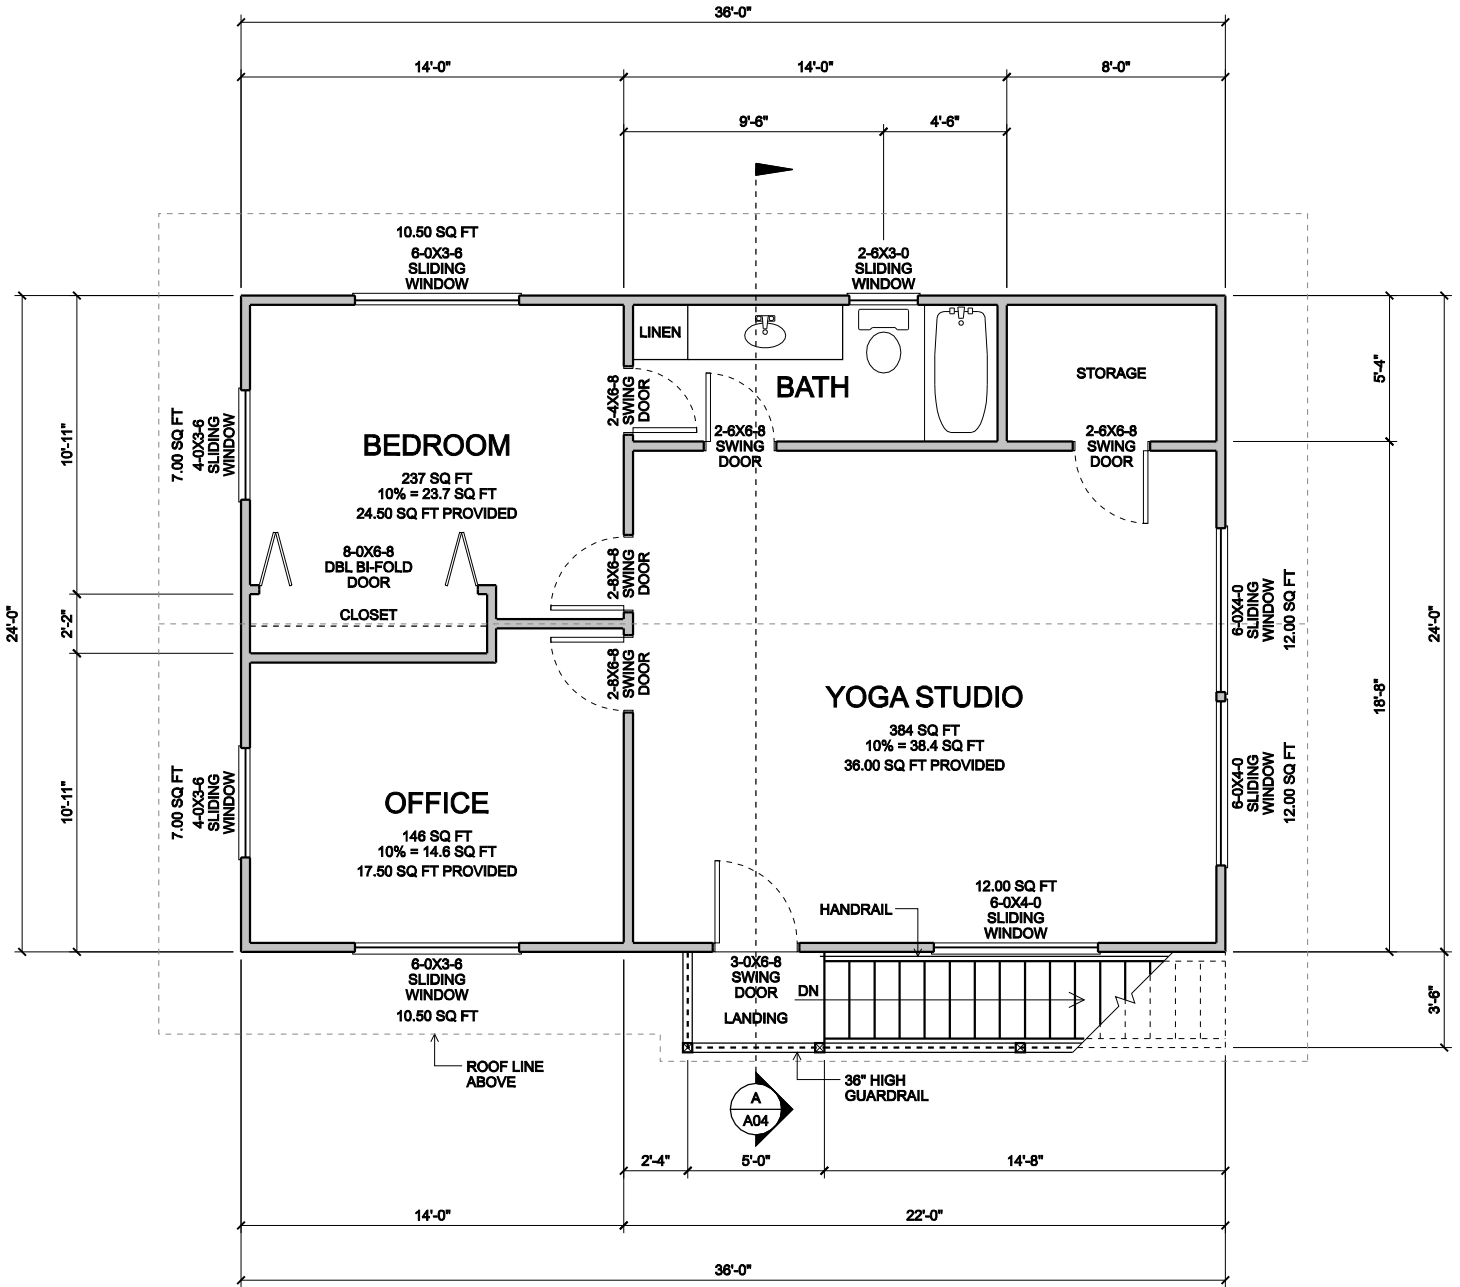

FLOOR PLAN (1ST FLOOR)

GARAGE AREA 864 SQ FT
STAIRS AREA 69 SQ FT

FLOOR PLAN (2ND FLOOR)

LIVING AREA 864 SQ FT