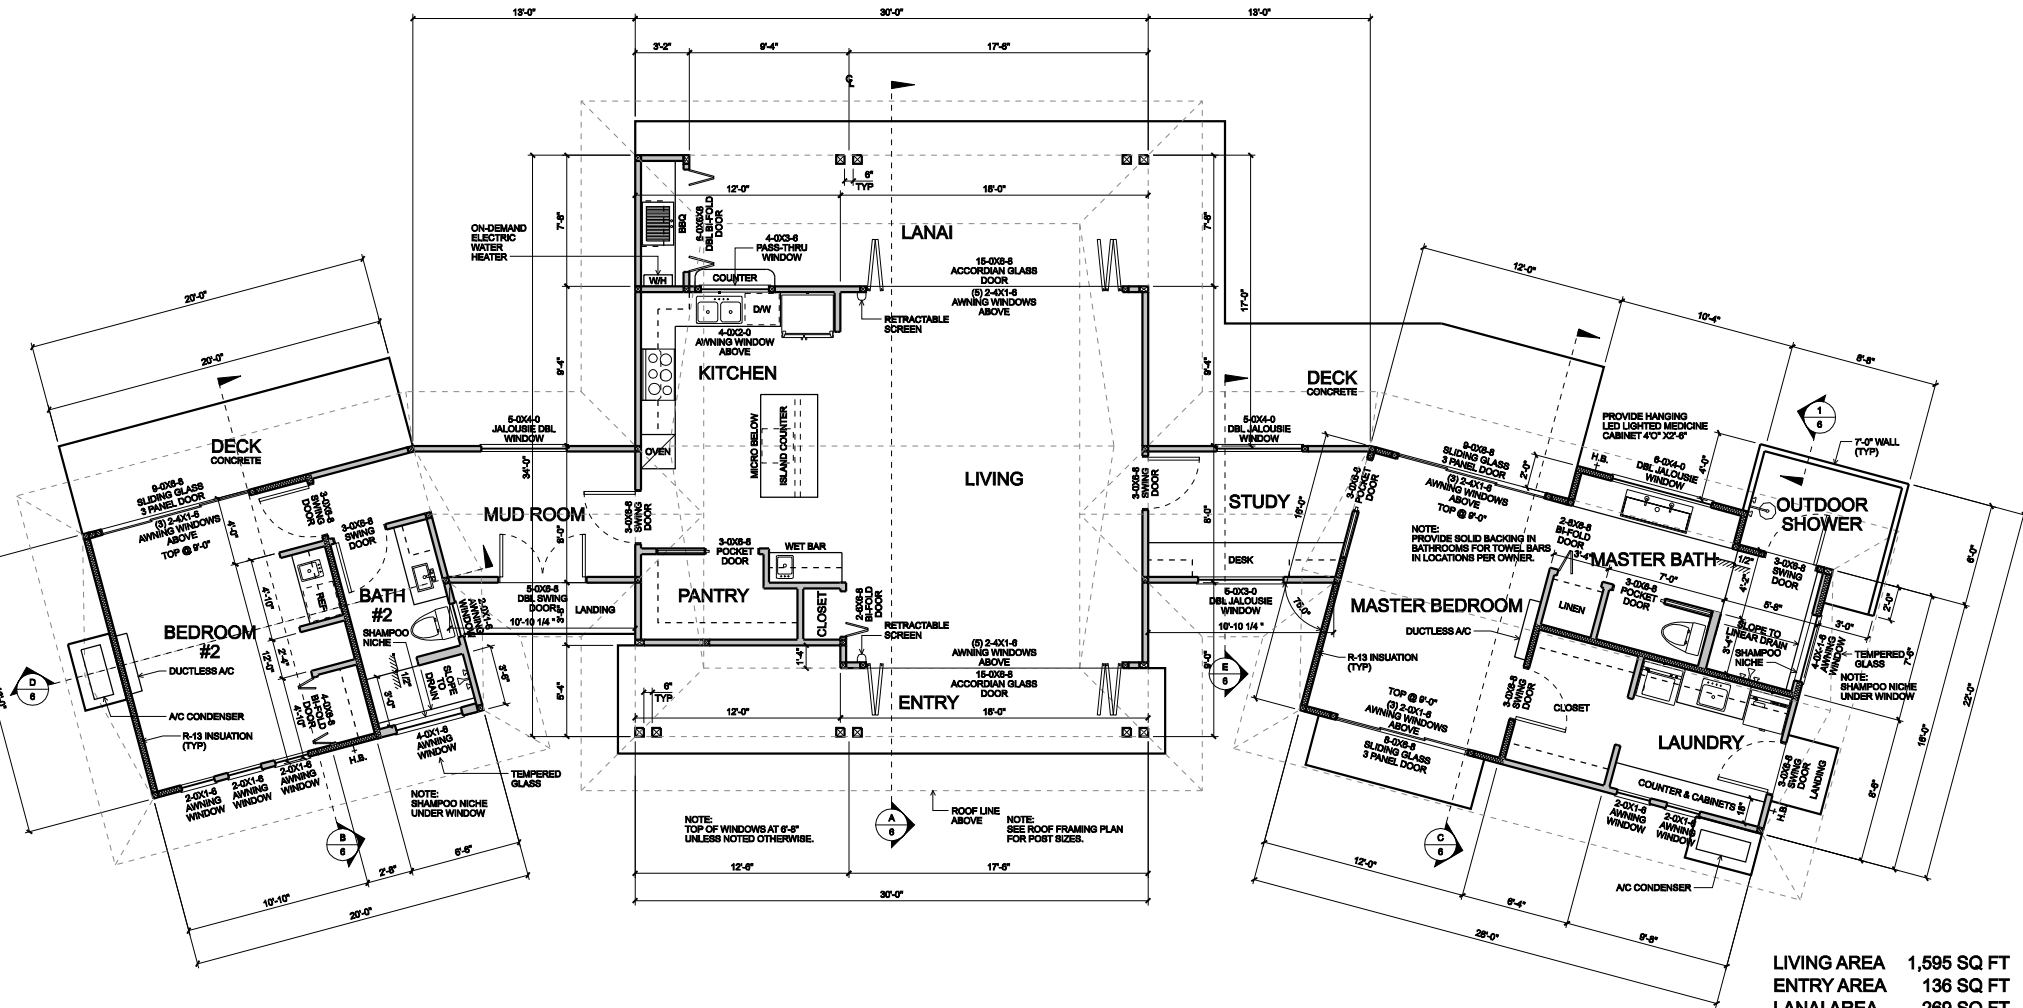

FLOOR PLAN

SCALE: 1/4"=1'-0"

LIVING AREA	1,595 SQ FT
ENTRY AREA	136 SQ FT
LANAI AREA	269 SQ FT
SHOWER AREA	59 SQ FT